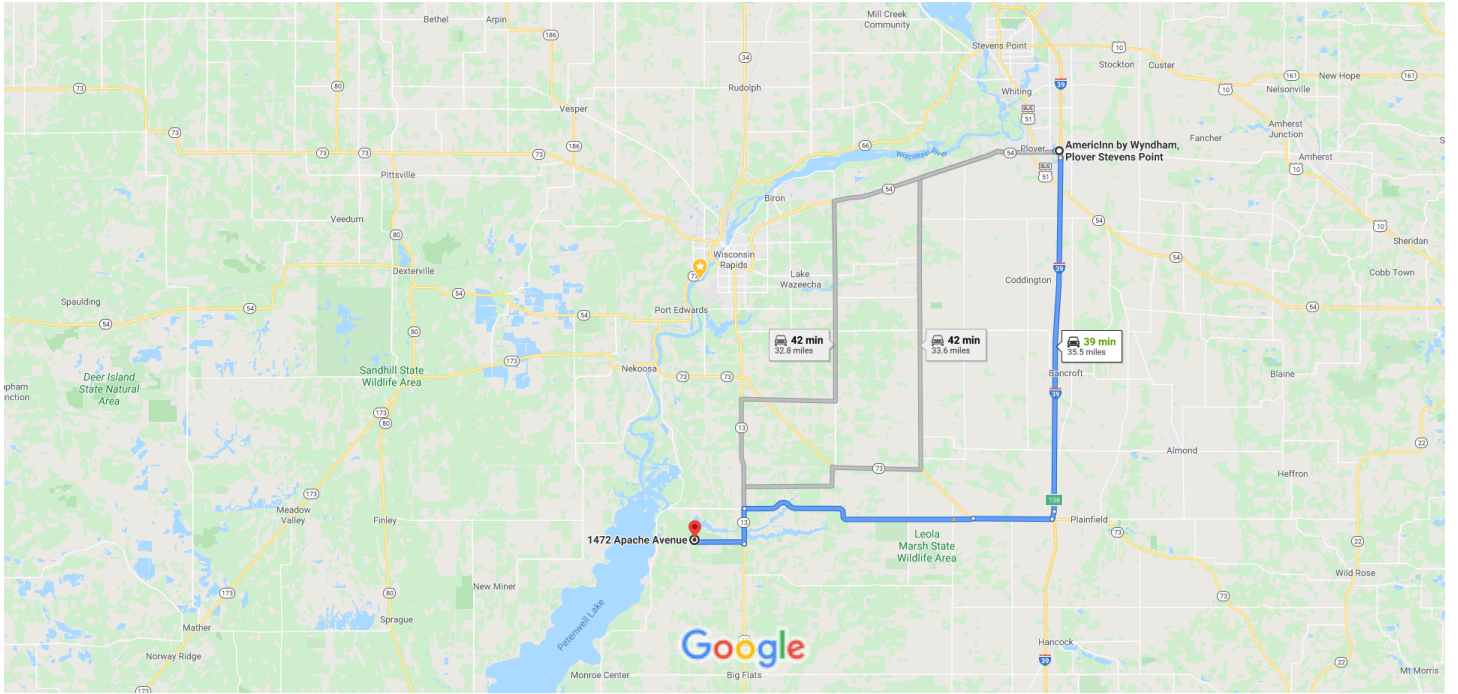

AmericInn by Wyndham, Plover Stevens Point to 1472 Apache Ave, Nekoosa, WI 54457

Drive 35.5 miles, 39 min

Map data ©2020 2 mi

 via I-39 S and County Rd D **39 min**
Fastest route, the usual traffic 35.5 miles

 via N 120th St **42 min**
33.6 miles

 via WI-54 W/WI-54 Trunk W and 80th St N **42 min**
32.8 miles

Explore 1472 Apache Ave

Restaurant:

Hotels

Gas stations

Parking Lots

More