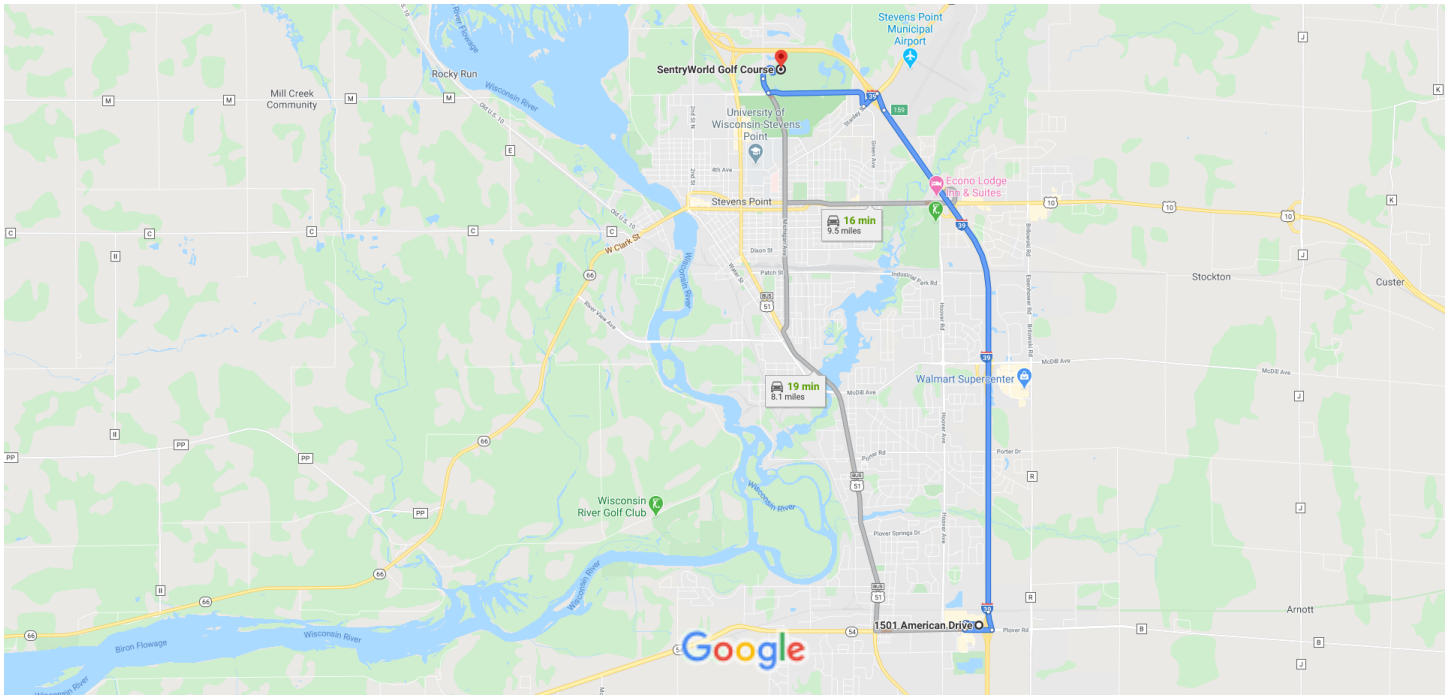

1501 American Dr, Plover, WI 54467 to SentryWorld Golf Course

Drive 8.8 miles, 13 min

Map data ©2020 5000 ft

via I-39 N **13 min**
 Fastest route, the usual traffic 8.8 miles
 This route has restricted usage or private roads.

via I-39 N and Main St **16 min**
9.5 miles

via US-51 BUS N and Michigan Ave **19 min**
8.1 miles

Explore SentryWorld Golf Course

Restaurant:

Hotels

Gas stations

Parking Lots

More